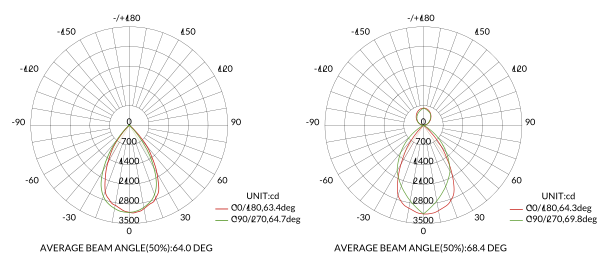

TLI-PL7657B

GRILL REFLECTOR
UGR<19

TECHNICAL

Materials of Optics	PC
Materials of Housing	Aluminum
Light Source	SMD (SDCM<6)
Color Temperature	3000/4000/5000/5700K
Luminous Efficiency@4000K	100lm/W
CRI	≥80
Beam Angle(°)	65°/UP 110°& Down 110°
UGR	<19
Lifetime(hr)	50,000h
Product Finishing	White RAL9016

FEATURES & BENEFITS

CCT Selection DIP Switch	3CCT
LED Driver	Built-in
Dimming Option	DALI/ 0-10V
Ingress Protection (IP Rating)	IP20
Power Factor (PF)	≥0.9
Certification	RoHS/CE

DATA SHEET

CODE	WATT	INPUT VOLTAGE	DIMENSION(mm)	LUMEN(±5%)	Net(kgs)	Qty/CTN
TLI-PL7657B-1200-36W	36W	AC220-240V	Ø1212x57x76	3650lm	2.30	6PCS
TLI-PL7657B-1200-48W(Up&Down)	48W	AC220-240V	Ø1212x57x76	4800lm	2.30	6PCS
TLI-PL7657B-1500-45W	45W	AC220-240V	Ø1512x57x76	4550lm	2.80	6PCS
TLI-PL7657B-1500-60W(Up&Down)	60W	AC220-240V	Ø1512x57x76	6000lm	2.80	6PCS
TLI-PL7657B-1800-54W	54W	AC220-240V	Ø1812x57x76	5500lm	3.40	6PCS
TLI-PL7657B-1800-65W(Up&Down)	65W	AC220-240V	Ø1812x57x76	6500lm	3.40	6PCS
TLI-PL7657B-2400-72W	72W	AC220-240V	Ø2412x57x76	7300lm	4.50	2PCS
TLI-PL7657B-2400-96W(Up&Down)	96W	AC220-240V	Ø2412x57x76	9600lm	4.50	2PCS

OPTICS

INSTALLATION & ACCESSORIES

DIY connector