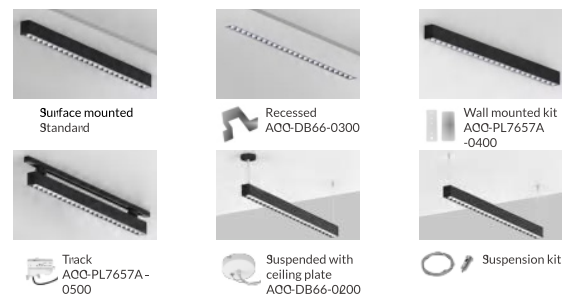

TLI-PL7657B

GRILL REFLECTOR
UGR<19

TECHNICAL

Materials of Optics	PC
Materials of Housing	Aluminum
Light Source	SMD (SDCM<6)
Color Temperature	3000/4000/5000/5700K
Luminous Efficiency@4000K	100lm/W
CRI	≥80
Beam Angle(°)	65°/UP 110°& Down 110°
UGR	<19
Lifetime(hr)	50,000h
Product Finishing	White RAL9016

FEATURES & BENEFITS

CCT Selection DIP Switch	3CCT
LED Driver	Built-in
Dimming Option	DALI/ 0-10V
Ingress Protection (IP Rating)	IP20
Power Factor (PF)	≥0.9
Certification	RoHS/CE

DATA SHEET

CODE	WATT	INPUT VOLTAGE	DIMENSION(mm)	LUMEN(±5%)	Net(kgs)	Qty/CTN
TLI-PL7657B-1200-36W	36W	AC220-240V	Ø1212x57x76	3650lm	2.30	6PCS
TLI-PL7657B-1200-48W(Up&Down)	48W	AC220-240V	Ø1212x57x76	4800lm	2.30	6PCS
TLI-PL7657B-1500-45W	45W	AC220-240V	Ø1512x57x76	4550lm	2.80	6PCS
TLI-PL7657B-1500-60W(Up&Down)	60W	AC220-240V	Ø1512x57x76	6000lm	2.80	6PCS
TLI-PL7657B-1800-54W	54W	AC220-240V	Ø1812x57x76	5500lm	3.40	6PCS
TLI-PL7657B-1800-65W(Up&Down)	65W	AC220-240V	Ø1812x57x76	6500lm	3.40	6PCS
TLI-PL7657B-2400-72W	72W	AC220-240V	Ø2412x57x76	7300lm	4.50	2PCS
TLI-PL7657B-2400-96W(Up&Down)	96W	AC220-240V	Ø2412x57x76	9600lm	4.50	2PCS

OPTICS

INSTALLATION & ACCESSORIES

DIY connector